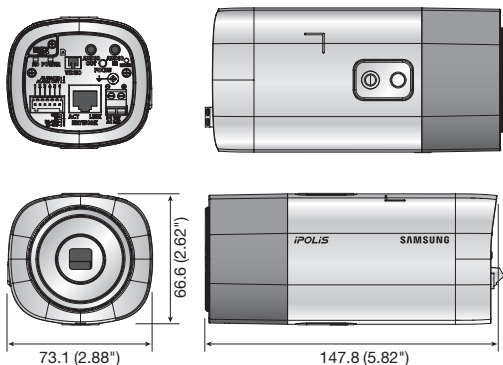

Dimensions

Unit : mm (inch)